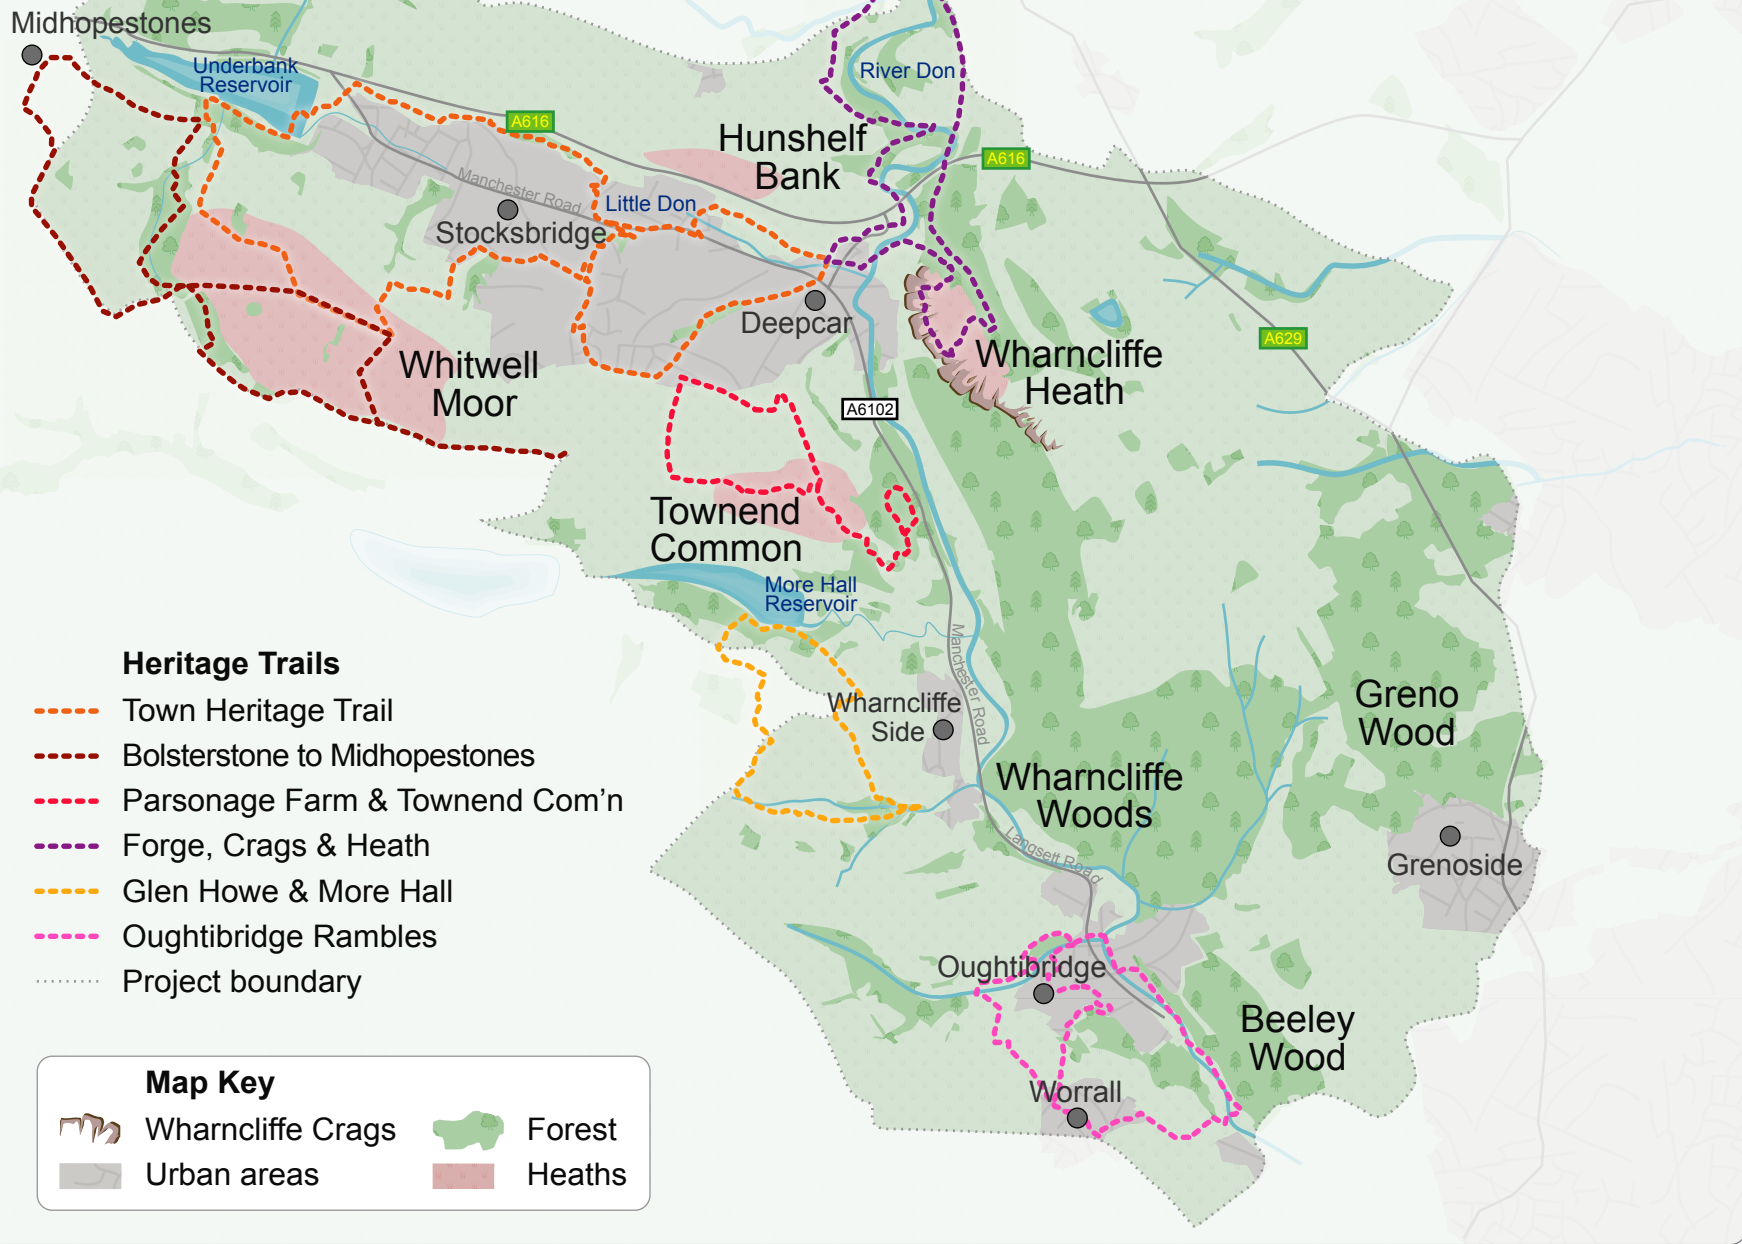

Map of Stone to Steel Area

Heritage Trails

- - - Town Heritage Trail
- - - Bolsterstone to Midhopestones
- - - Parsonage Farm & Townend Com'n
- - - Forge, Crag & Heath
- - - Glen Howe & More Hall
- - - Oughtibridge Rambles
- Project boundary

Map Key

- | | |
|---|--|
|  Wharnccliffe Crag |  Forest |
|  Urban areas |  Heaths |